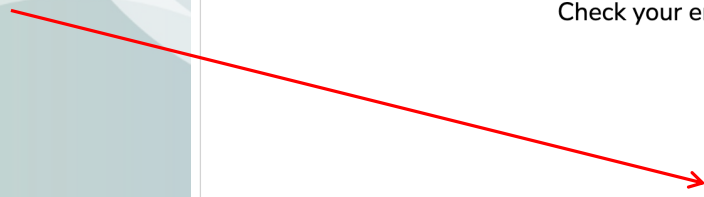

ASPE Education Login Instructions

ASPE Account Request

Confirmation

Thank you for creating an ASPE account.

Check your email for login credentials.

Login

Click Login